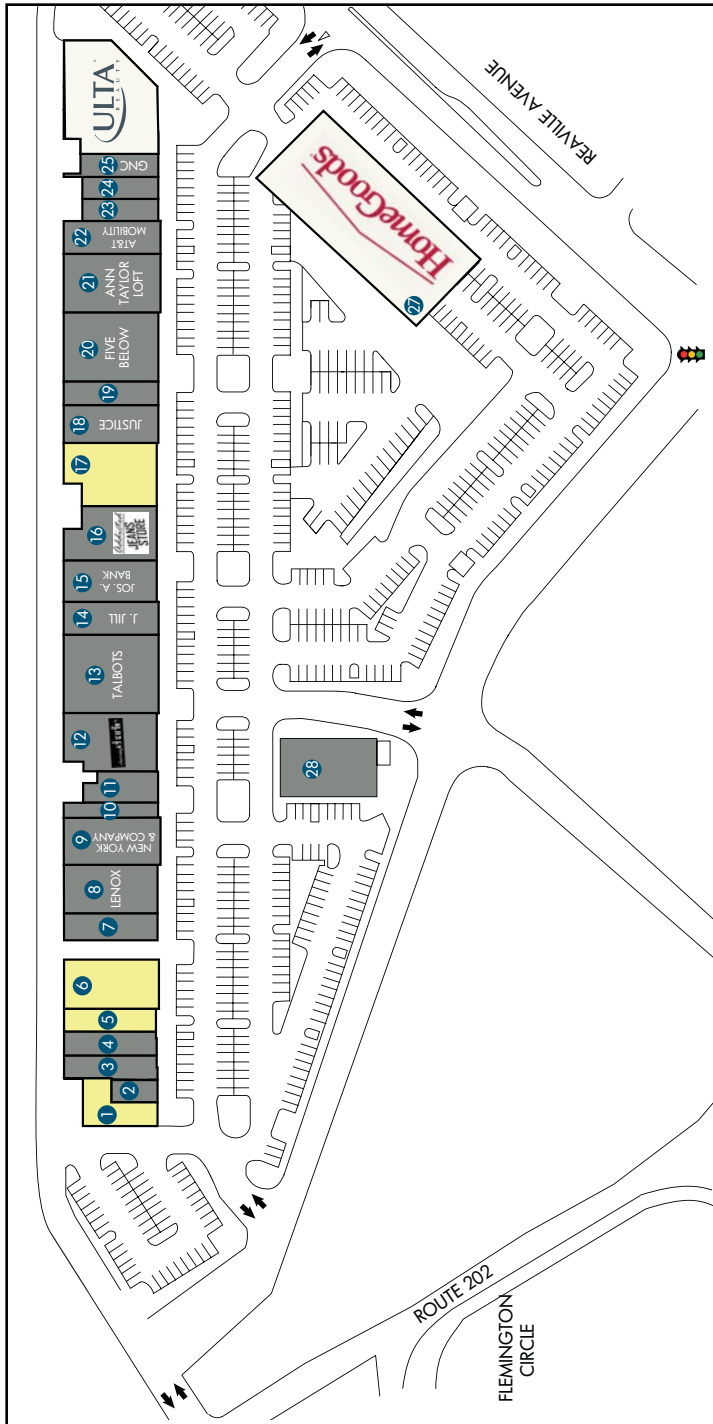

SITE HIGHLIGHTS

- 135,000 sq. ft. upscale center anchored by HomeGoods and ULTA Beauty
- Only 4 spaces available for lease:
 - 2,450 sq. ft.
 - 2,995 sq. ft.
 - 5,106 sq. ft.
 - 6,001 sq. ft.
- Space can be combined totaling 7,556 sq. ft.
- Located at the Flemington Circle which joins Route 202, Route 31 and Route 12, and is approximately a 1/2 mile from the Famous "Flemington Outlets"
- Rent available upon request
- Estimated Triple Net charges: \$9.00
- AADT: Rt. 202 – 33,124 vehicles per day

KATZ & ASSOCIATES

One Blue Hill Plaza Suite 1440 Pearl River, NY 10965
Phone: (845) 735-6666
www.katzassociates.com

1	Retail	2,995 SF
2	Great Clips	951 SF
3	EM Nails	2,251 SF
4	Massage Envy	2,548 SF
5	Retail	2,450 SF
6	Retail	5,106 SF
7	Panthero's	2,730 SF
8	Lenox	5,208 SF
9	New York & Company	5,110 SF
10	European Wax	1,572 SF
11	Zoup!	2,503 SF
12	Verona & Kertle	6,006 SF
13	Talbots	8,483 SF
14	J. Jill	3,300 SF
15	Jos. A. Bank	4,490 SF
16	LEAS STORE	5,000 SF
17	Retail	6,001 SF
18	Justice for Girls	4,003 SF
19	Slate Farm Insurance	2,467 SF
20	Five Below	7,532 SF
21	Ann Taylor Loft	5,998 SF
22	AT&T Mobility	3,506 SF
23	Sally Beauty	1,865 SF
24	Freshii	1,865 SF
25	GNC	1,499 SF
26	ULTA BEAUTY	10,680 SF
27	HomeGoods	22,000 SF
28	Alfonso's 202 Trattoria	6,361 SF

Total GLA 134,480 SF

Raritan Town Square
Walmart
LOWES
PETSMART
COSTCO WHOLESALE
LONGHORN

Michaels
KOHL'S
Burlington
Target

RITE AID

ROCKPORT
Reebok

Liberty Village Premium Outlets
Timberland
carter's
 G.H. Bass & Co.
NINE WEST
J.C. CREW
MICHAEL MICHAEL KORS

AT&T
FRIDAYS

The Shoppes at Flemington
NY & C
EUROPEAN WAY CENTER
ULTA
LOFT
Massage Envy
five BELOW
HomeGoods
TALBOTS
GENIE
JOS A BANK
charme & holic

McDonald's

Chick-fil-A

Planet Fitness
STAPLES
Pier 1 Imports