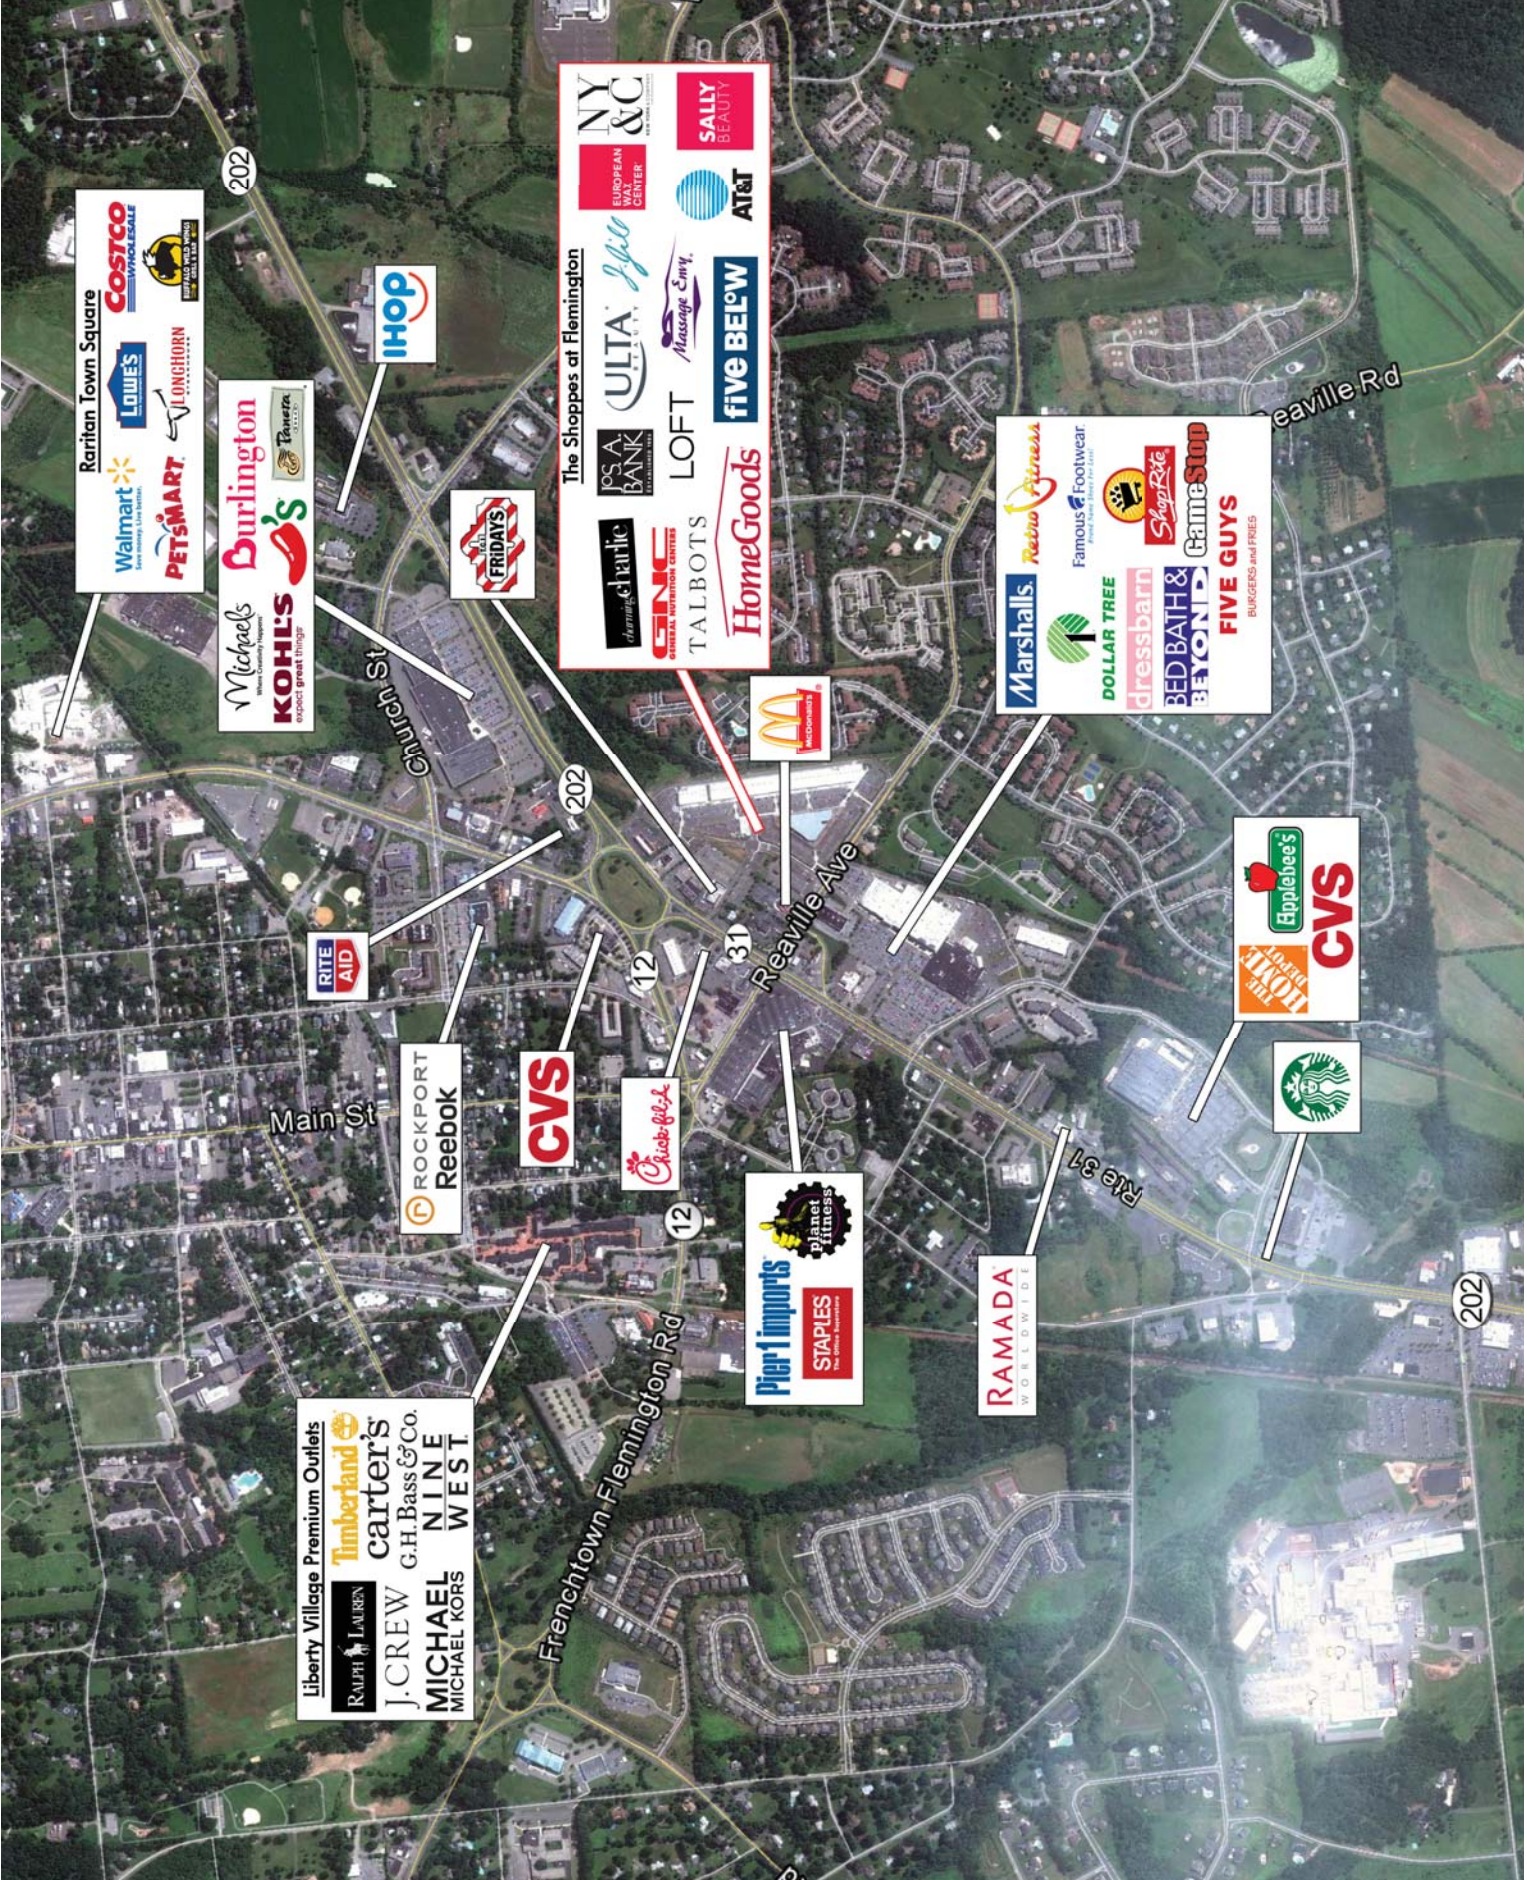

SITE HIGHLIGHTS

- 135,000 sq. ft. upscale center anchored by HomeGoods and ULTA Beauty
- Only 4 spaces available for lease:
 - 2,450 sq. ft.
 - 2,995 sq. ft.
 - 5,106 sq. ft.
 - 6,001 sq. ft.
- Space can be combined totaling 7,556 sq. ft.
- Located at the Flemington Circle which joins Route 202, Route 31 and Route 12, and is approximately a 1/2 mile from the Famous "Flemington Outlets"
- Rent available upon request
- Estimated Triple Net charges: \$9.00
- AADT: Rt. 202 – 33,124 vehicles per day

Total GLA 134,480 SF

Raritan Town Square
Walmart
LOWES
PETSMART
COSTCO WHOLESALE
LONGHORN

Michaels
KOHL'S
Burlington
Target

RITE AID

ROCKPORT
Reebok

Liberty Village Premium Outlets
Timberland
carter's
 G.H. Bass & Co.
NINE WEST
J.C. CREW
MICHAEL MICHAEL KORS

AT&T
FRIDAYS

The Shoppes at Flemington
NY & C
EUROPEAN WAY CENTER
ULTA
LOFT
Massage Envy
five BELOW
HomeGoods
TALBOTS
GENIE
JOS A BANK
charme & holic

McDonald's

Chick-fil-A

Planet Fitness
STAPLES
Pier 1 Imports

RAMADA
 WORLDWIDE

Marshall's
Reebok Fitness
Famous Footwear
DOLLAR TREE
dressbarn
ShopRite
**GameStop
FIVE GUYS
 BURGERS AND FRIES**

Applebee's
CVS
THE HOME DEPOT

Starbucks

Reaville Rd

202

202

12