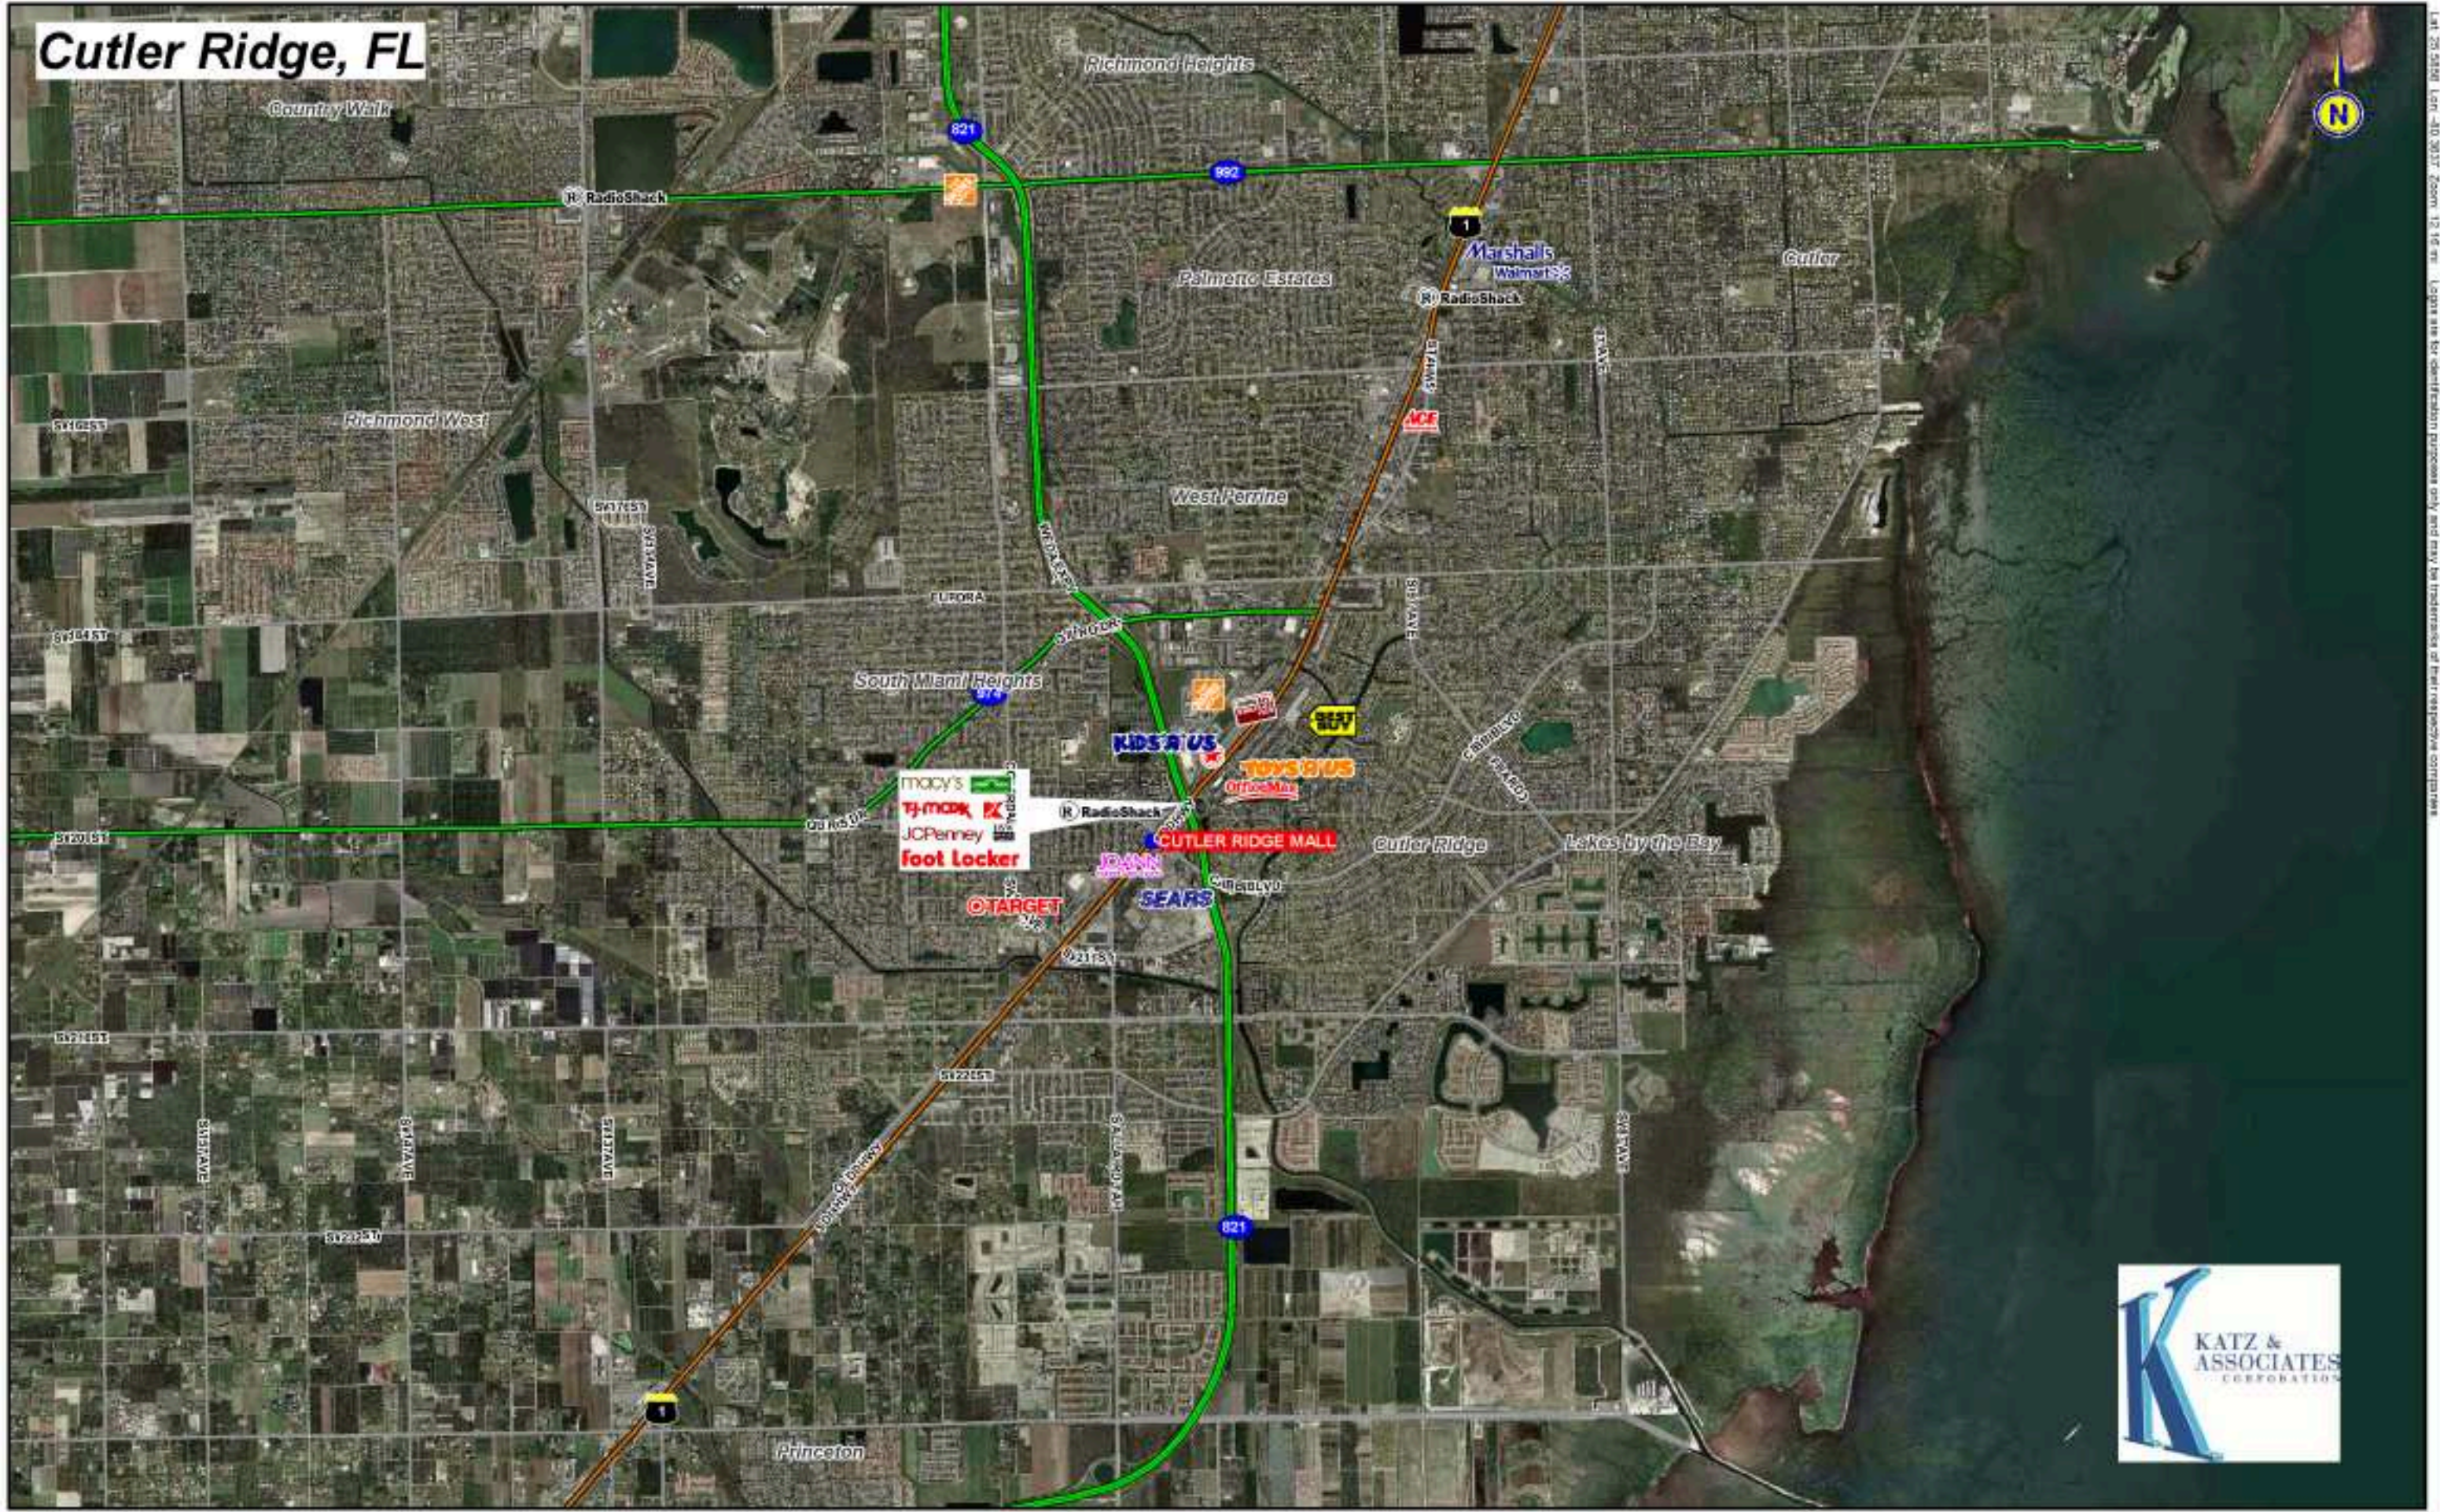

Cutler Ridge, FL

Lat: 25.8129 Lon: -80.3117 Zoom: 12.16 m Logo size for identification purposes only and may be trademarks of their respective companies